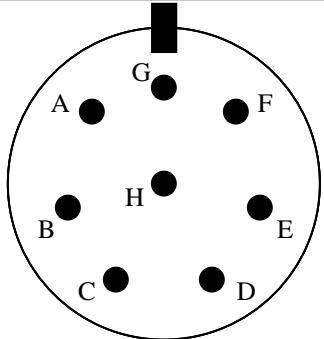

KAISER JEEP, TRUCK, CARGO, 11/4 TON, M715
TURN SIGNAL SWITCH & FLASHER
WIRING DIAGRAM
 PAGE 1 of 1 08/11/00

TURN SIGNAL SWITCH

TURN SIGNAL FLASHER

LIGHT SWITCH