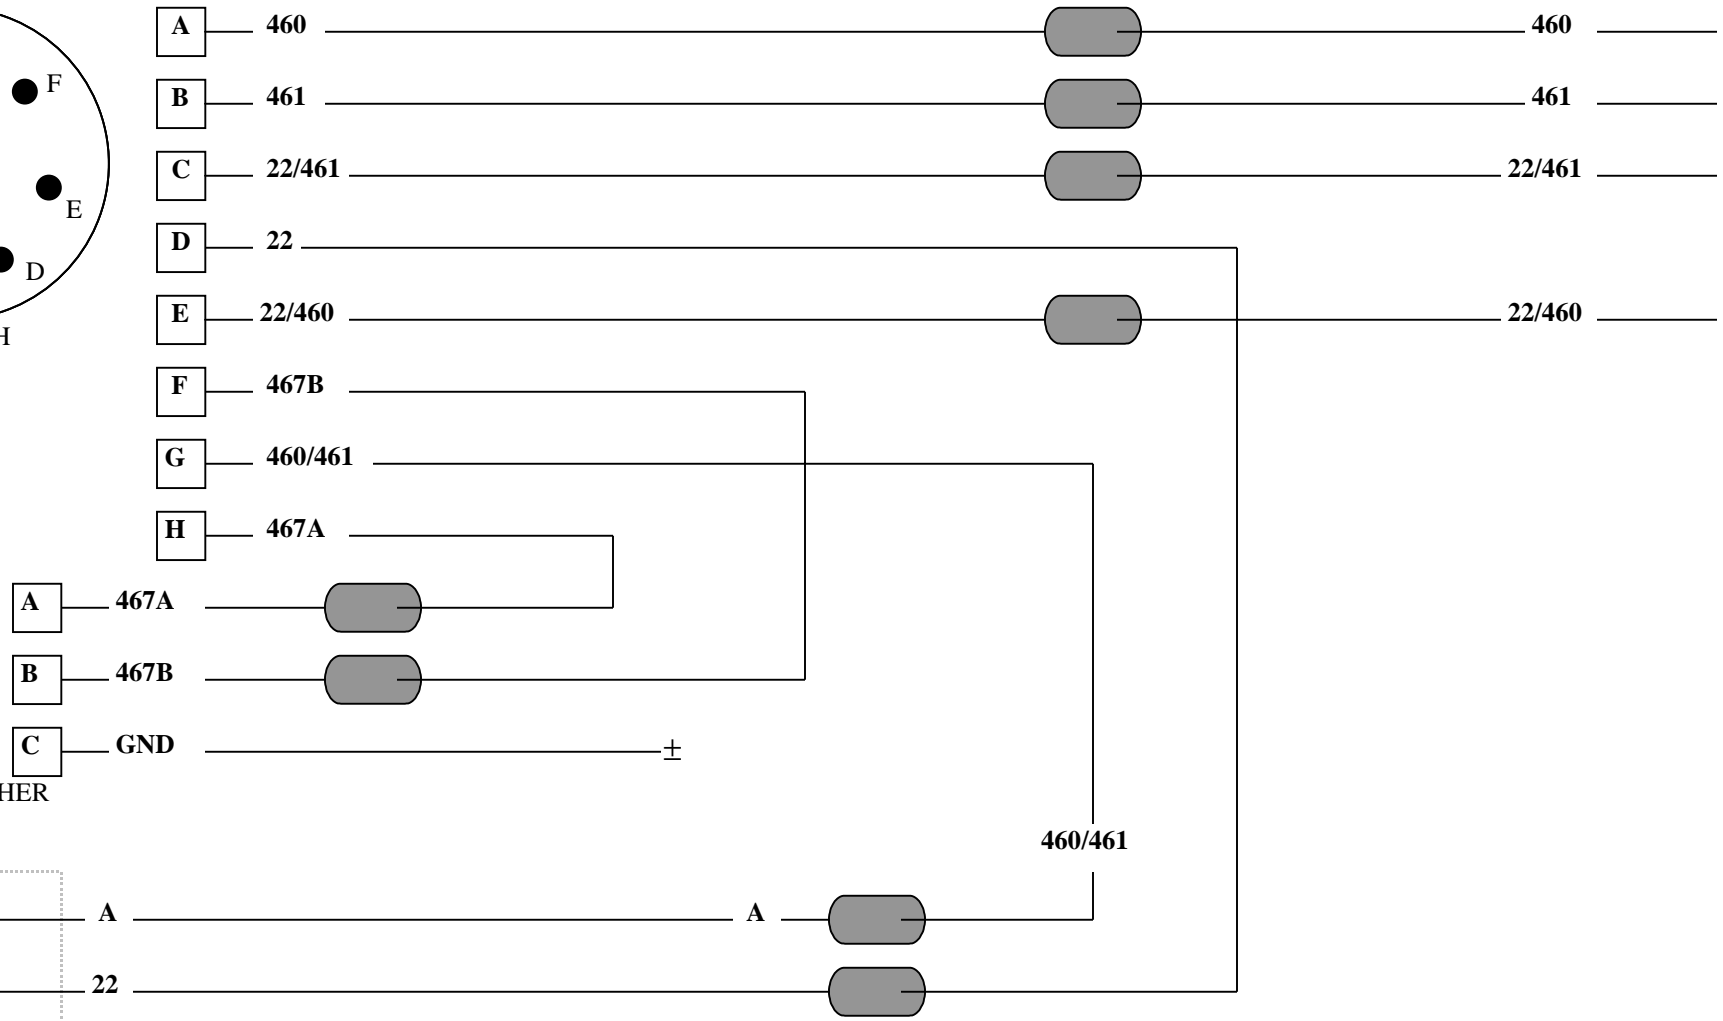

KAISER JEEP, TRUCK, CARGO, 11/4 TON, M715
TURN SIGNAL SWITCH & FLASHER
WIRING DIAGRAM
 PAGE 1 of 1 08/11/00

TURN SIGNAL SWITCH

TURN SIGNAL FLASHER

LIGHT SWITCH